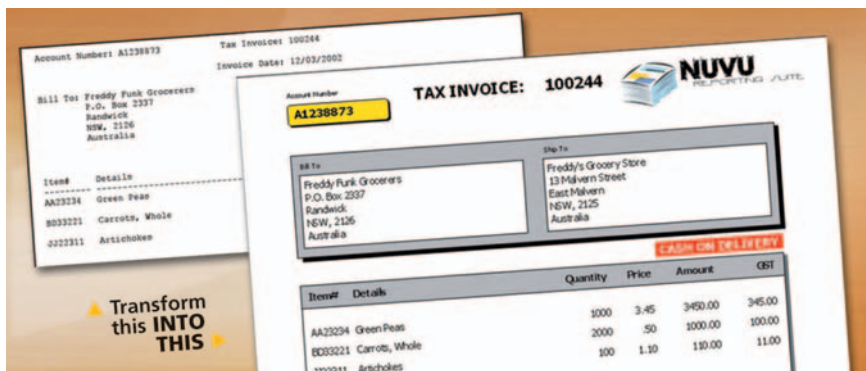

Transform your professional image with NUVU

NUVU

REPORTING SUITE

Rapidly transform your print output into graphically rich electronic documents!

If your text-based reporting output is letting down your company image, NUVU Reporting Suite™ will empower you to distribute professional business documents to suit today's modern business needs.

Templates are stored on the NuVu server, and a windows client with access to the necessary output mediums is all that is required.

The perfect solution for professional reports and standard business forms, including those forms that require the purchase of pre-printed stationary, E.G invoices, statements, purchase orders, quotes, letters, picking slips, delivery docketts, and cheques.